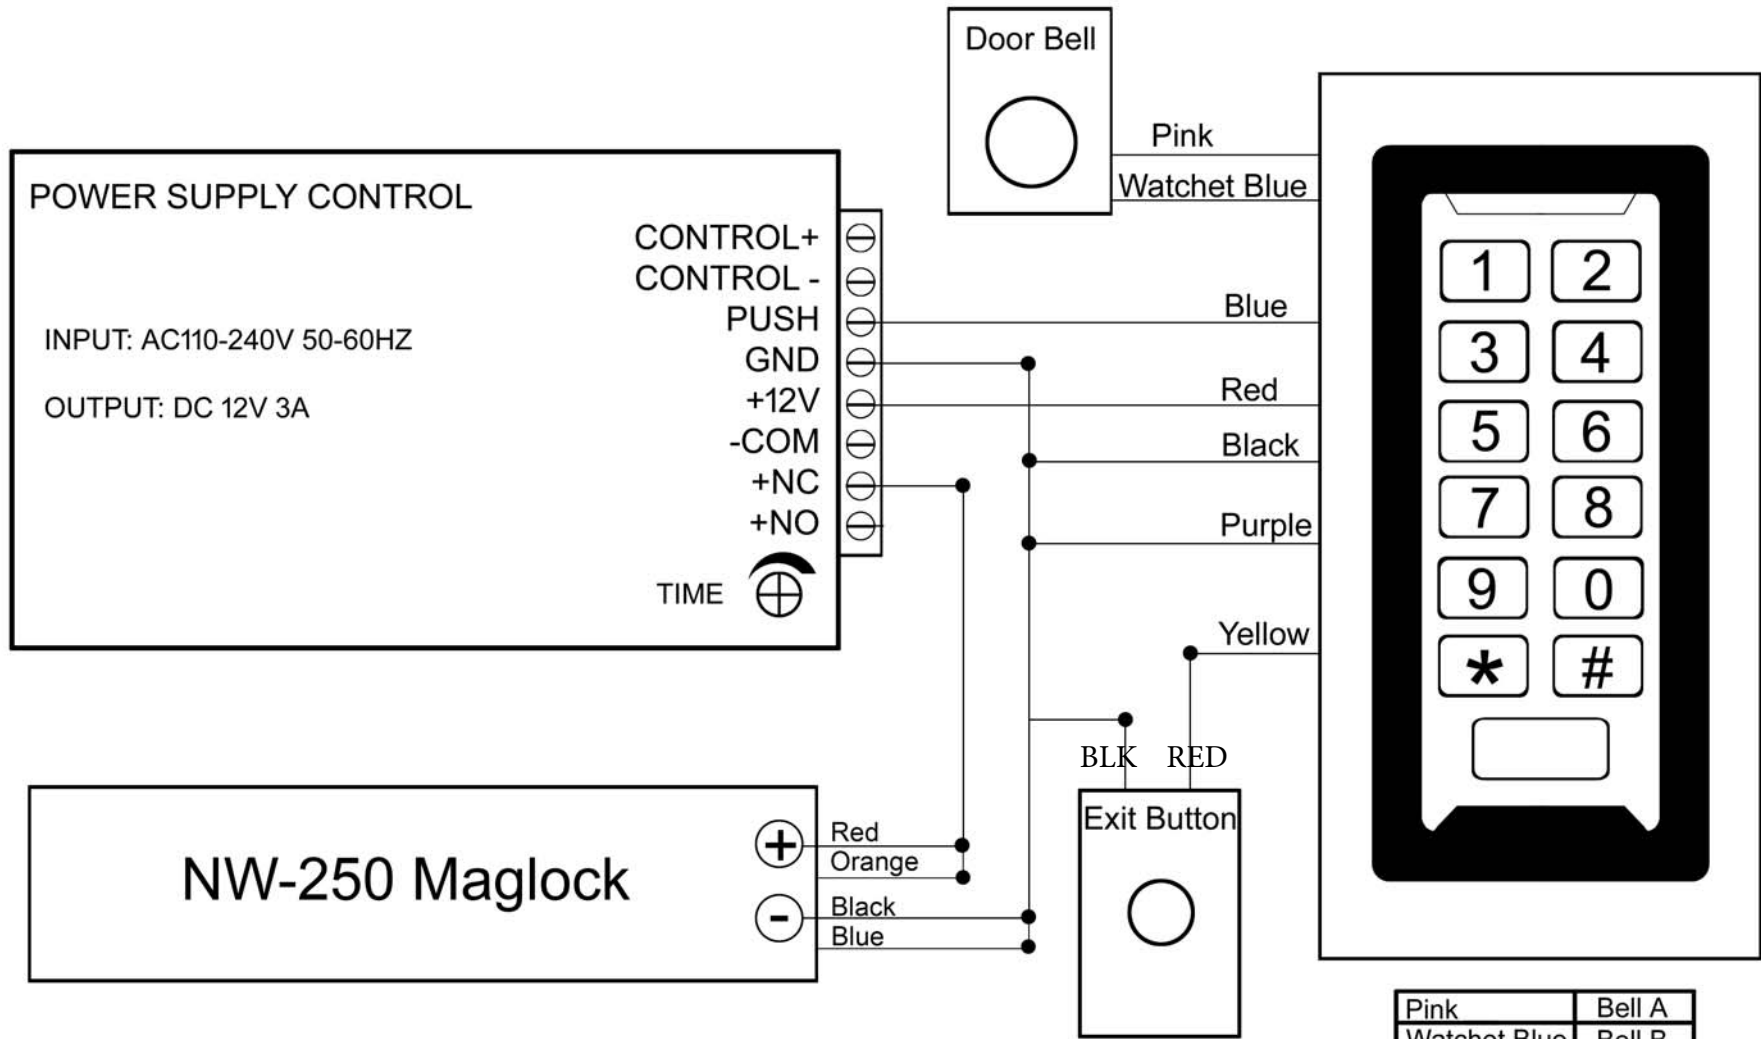

SA-600 Standalone Access Control + NW-250 Maglock

Pink	Bell A
Watchet Blue	Bell B
Green	D0
White	D1
Grey	Alarm
Blue	NO
Yellow	Open
Red	12V
Black	GND
Purple	COM
Orange	NC
Brown	D-in