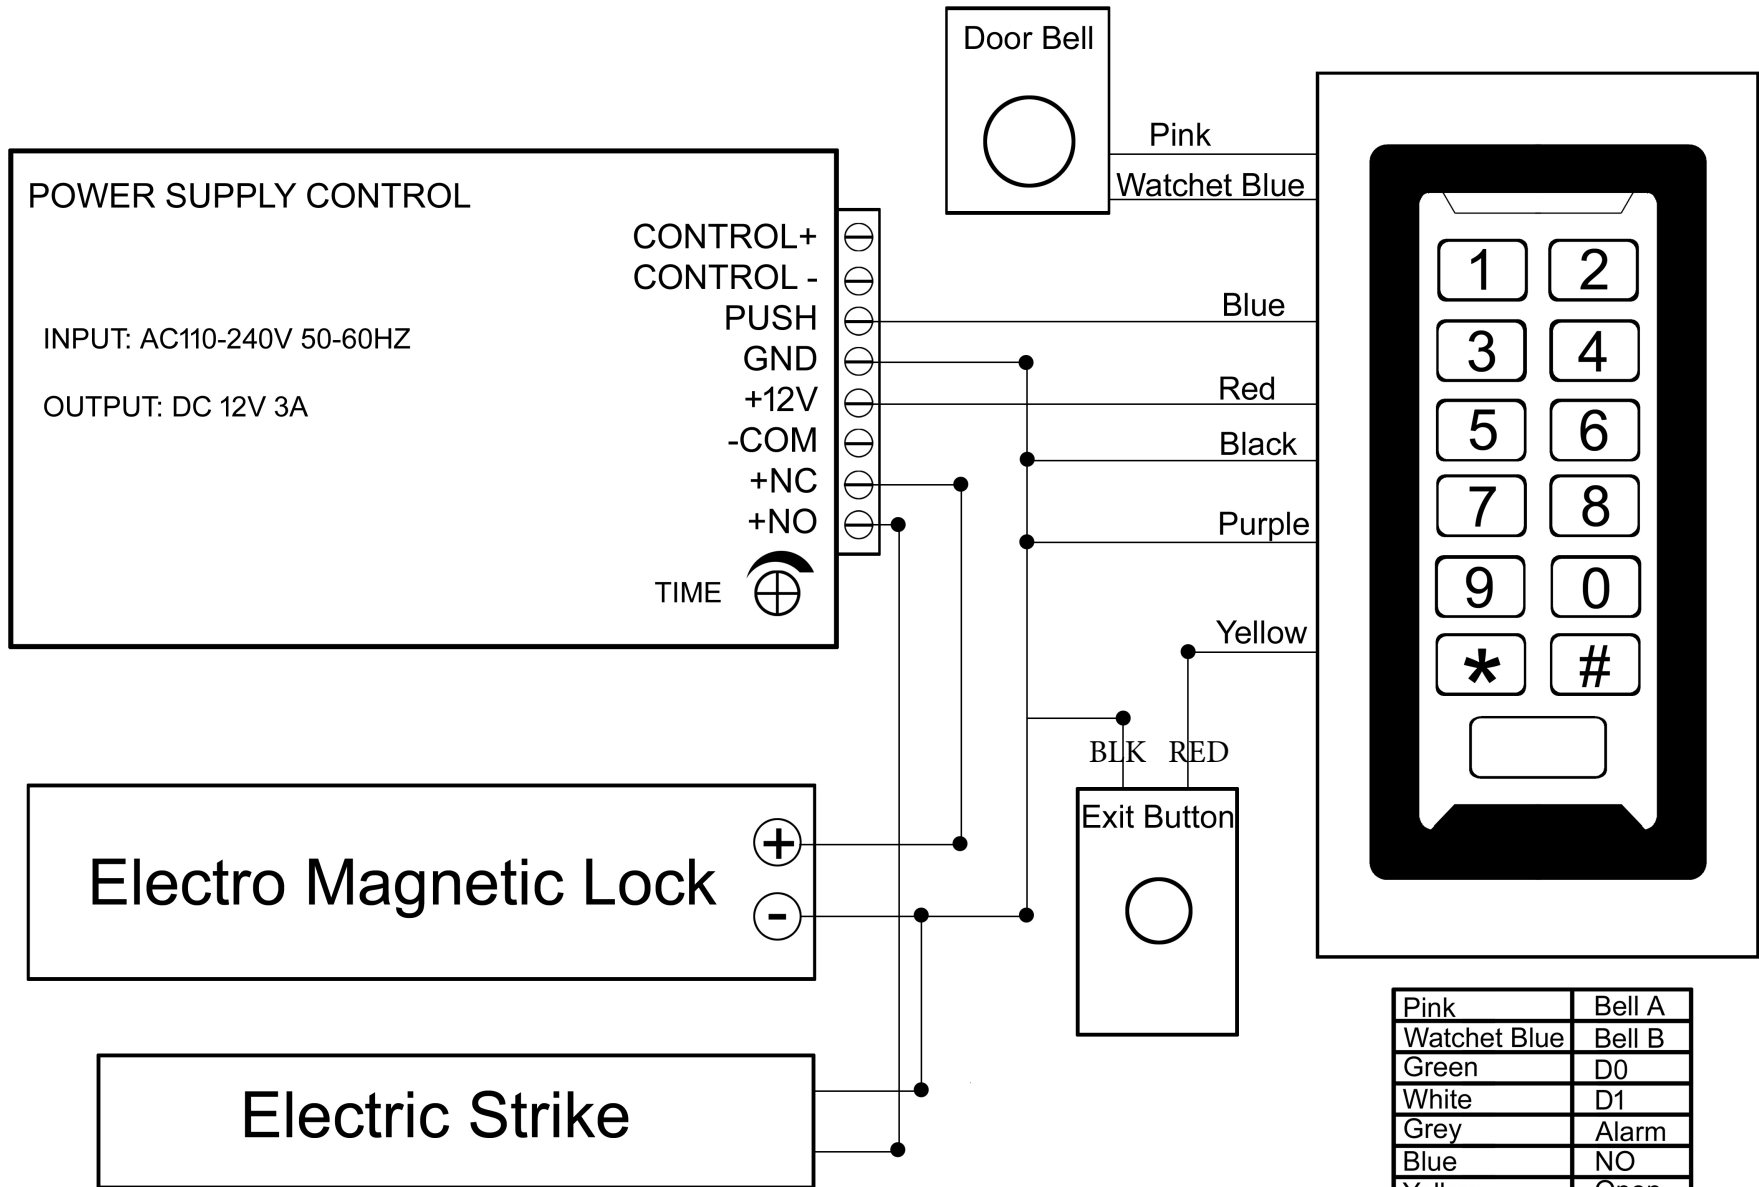

SA-600 Standalone Access Control

Pink	Bell A
Watchet Blue	Bell B
Green	D0
White	D1
Grey	Alarm
Blue	NO
Yellow	Open
Red	12V
Black	GND
Purple	COM
Orange	NC
Brown	D-in